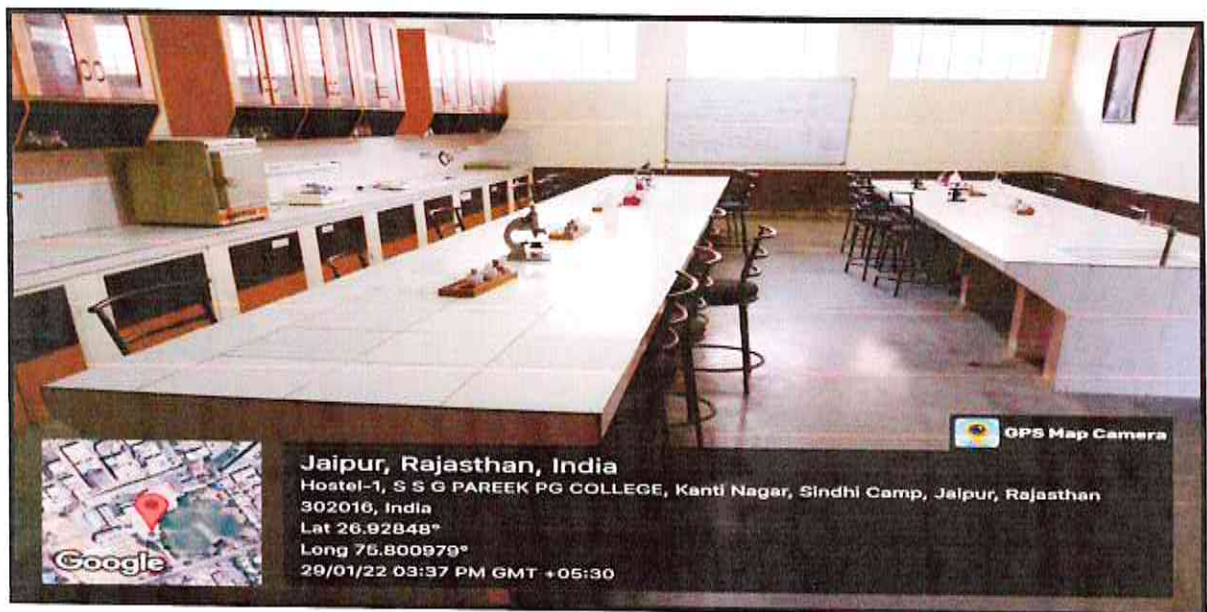

INNER PHOTOGRAPH OF BOTANY LAB- III

Kanti Chandra Road, Bani Park, Jaipur-302016 (Raj.)
Tel. : 0141-2202167

Visit Us: www.ssgpareekpgcollege.com

PRINCIPAL
S.S.G. PAREEK PG COLLEGE
JAIPUR (RAJASTHAN)