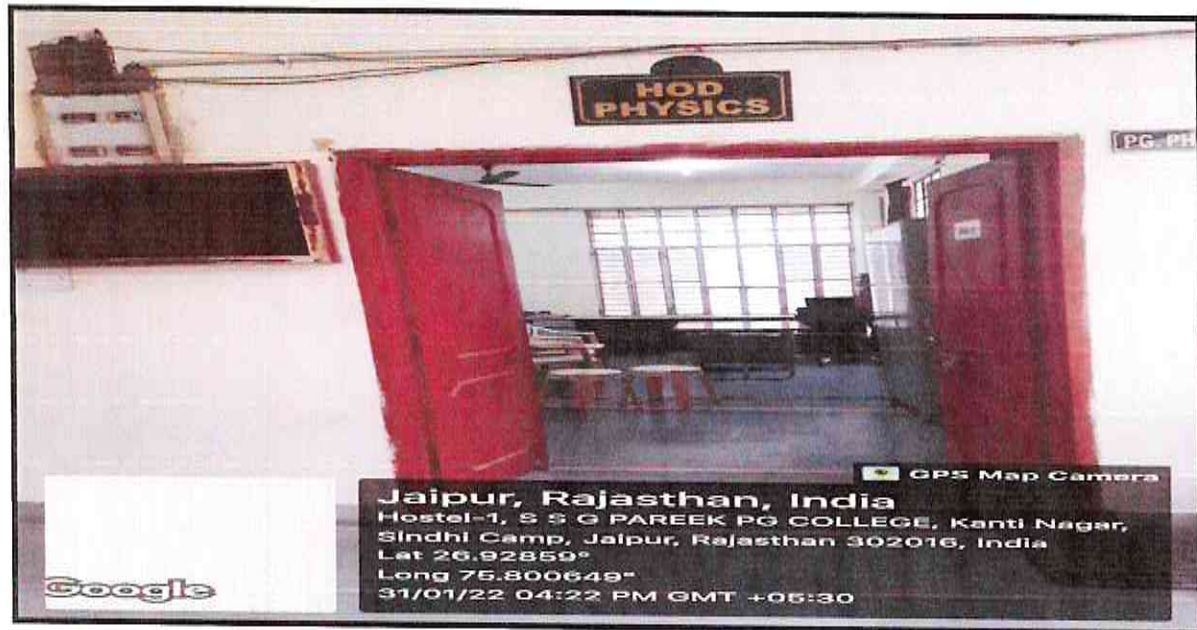

S.S.G. PAREEK P.G. COLLEGE

(Affiliated to the University of Rajasthan)

Estd.- 1906

UGC Approved "First Heritage College in Rajasthan"

OUTER PHOTOGRAPH OF PHYSICS LAB-III