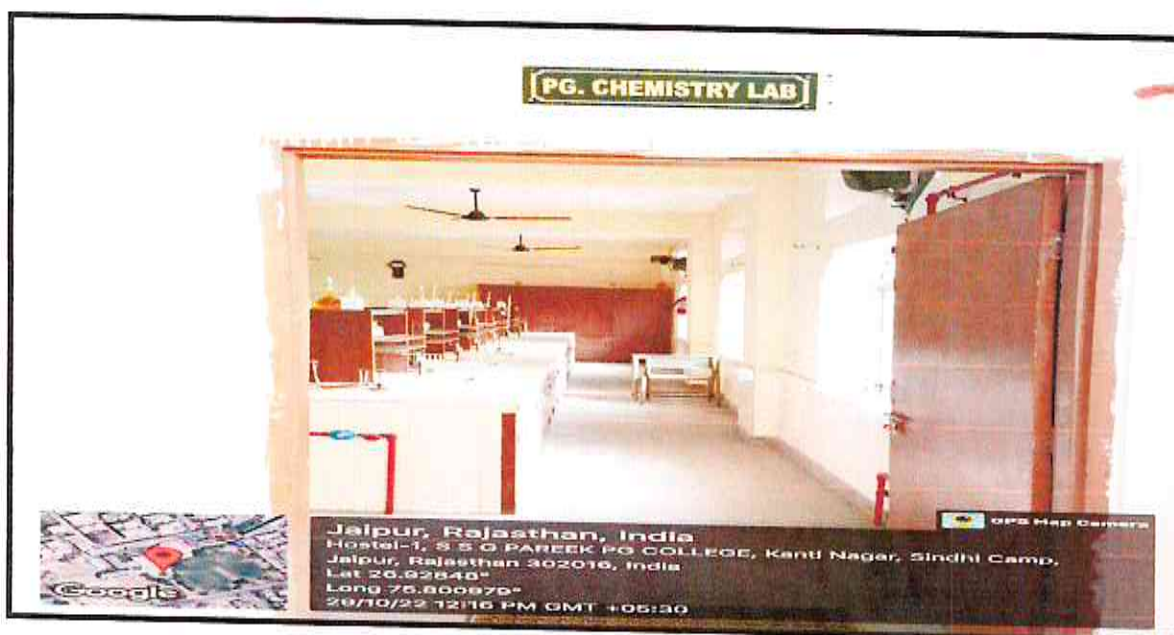

S.S.G. PAREEK P.G. COLLEGE

(Affiliated to the University of Rajasthan)

Estd.- 1906

UGC Approved "First Heritage College in Rajasthan"

OUTER PHOTOGRAPH OF CHEMISTRY LAB-IV