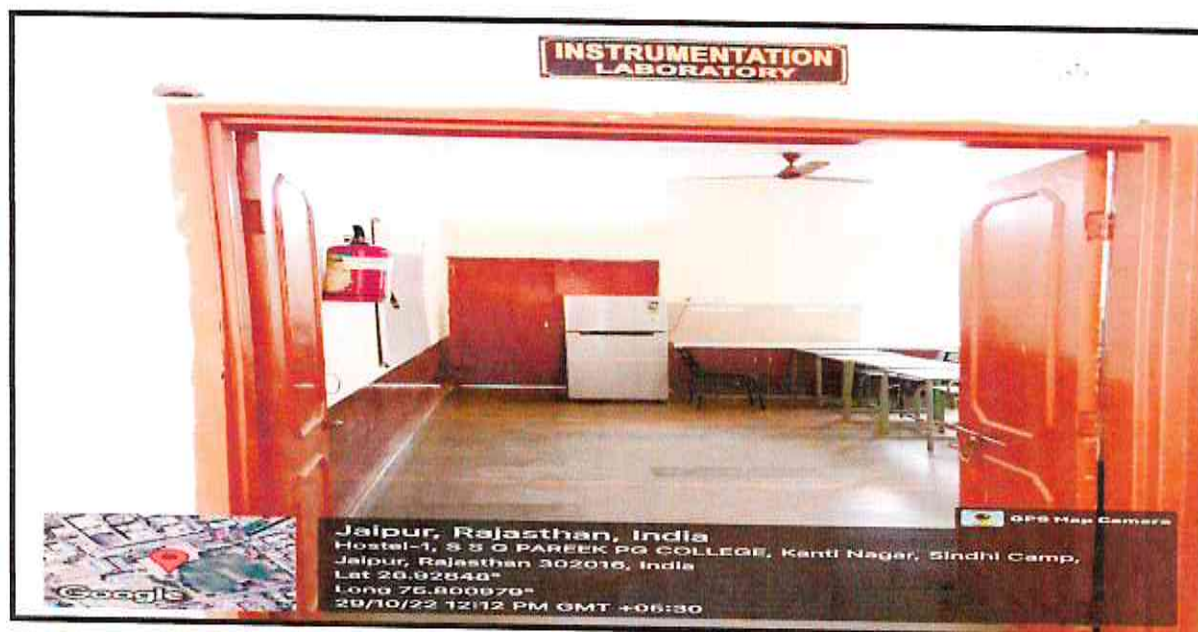

OUTER PHOTOGRAPH OF INSTRUMENTATION LAB

INNER PHOTOGRAPH OF INSTRUMENTATION LAB

📍 Kanti Chandra Road, Bani Park, Jaipur-302016 (Raj.)
☎ Tel. : 0141-2202167

🌐 Visit Us: www.ssgpareekpgcollege.com

PRINCIPAL
S.S.G. PAREEK PG COLLEGE
JAI PUR (RAJASTHAN)