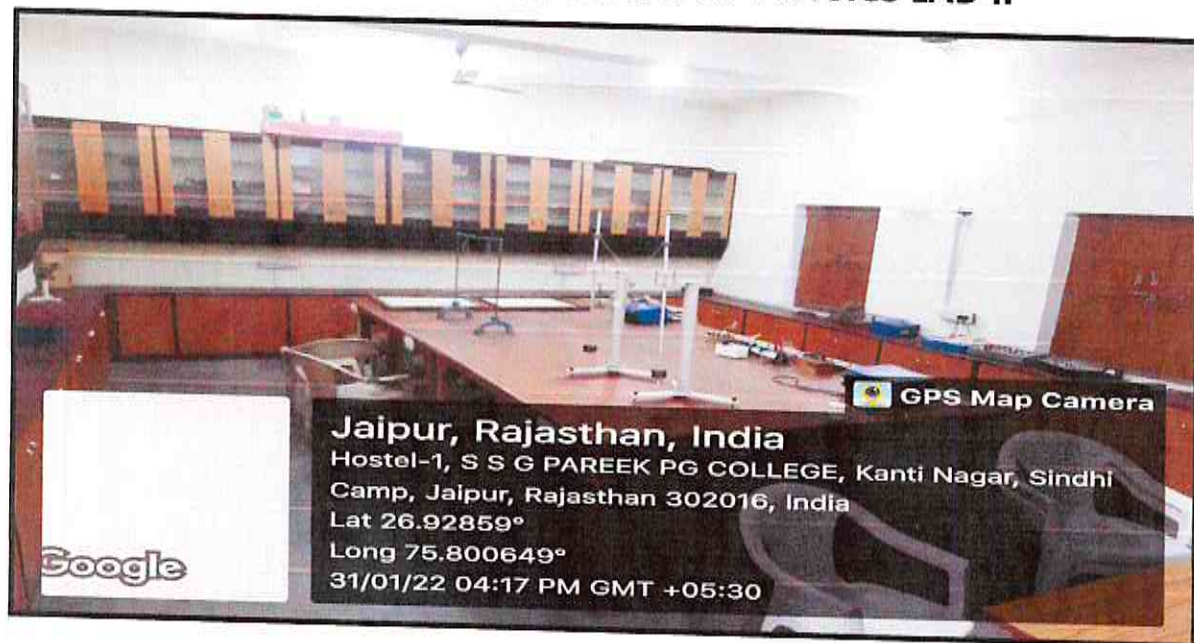

INNER PHOTOGRAPH OF PHYSICS LAB-II

📍 Kanti Chandra Road, Bani Park, Jaipur-302016 (Raj.)
☎ Tel. : 0141-2202167

🌐 Visit Us: www.ssgpareekpgcollege.com

PRINCIPAL
S.S.G. PAREEK PG COLLEGE
JAIPUR (RAJASTHAN)