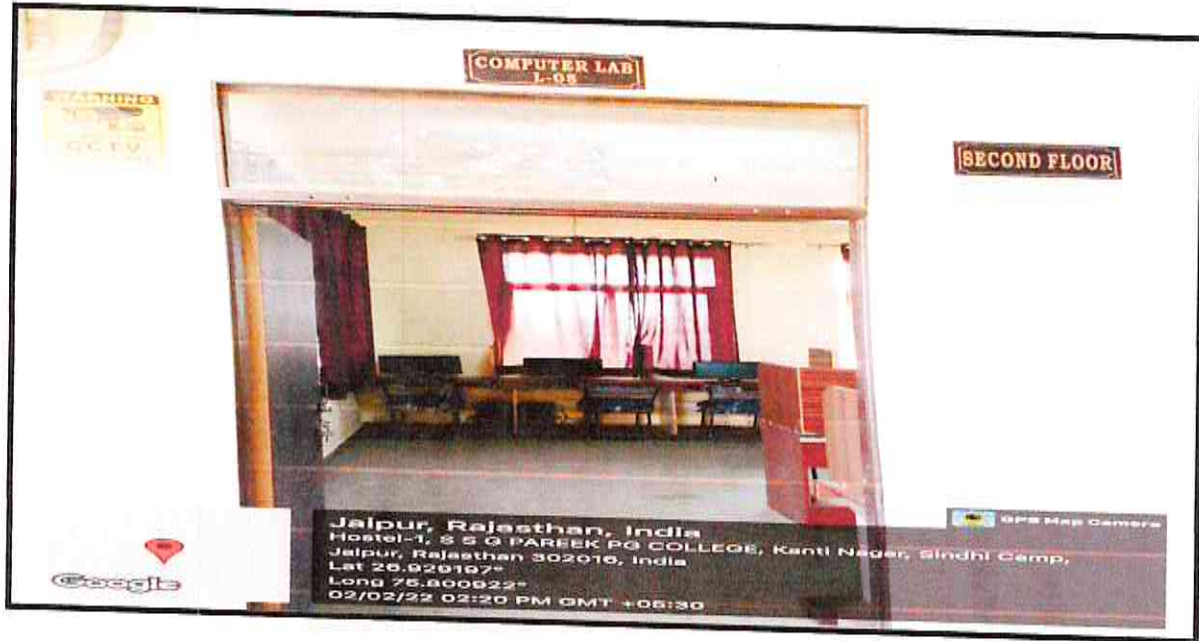

S.S.G. PAREEK P.G. COLLEGE

(Affiliated to the University of Rajasthan)

Estd.- 1906

UGC Approved "First Heritage College in Rajasthan"

OUTER PHOTOGRAPH OF COMPUTER LAB-VIII