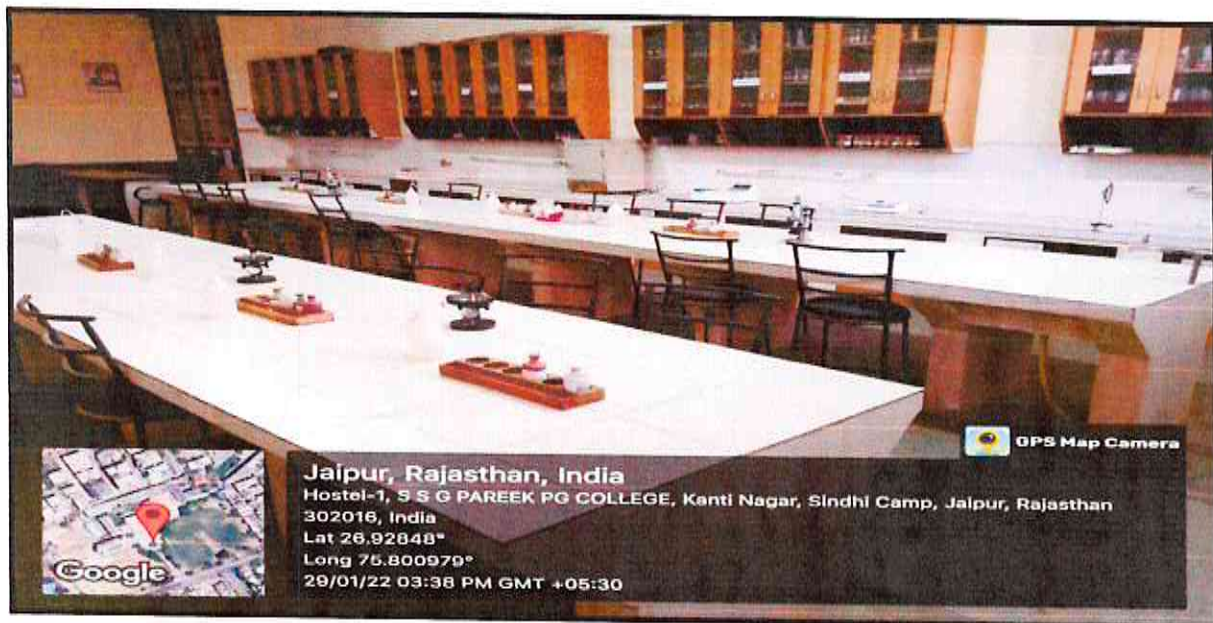

INNER PHOTOGRAPH OF BOTANY LAB- I

Kanti Chandra Road, Bani Park, Jaipur-302016 (Raj.)
Tel. : 0141-2202167

Visit Us: www.ssgpareekpgcollege.com

PRINCIPAL
S.S.G. PAREEK PG COLLEGE
JAIPUR (RAJASTHAN)