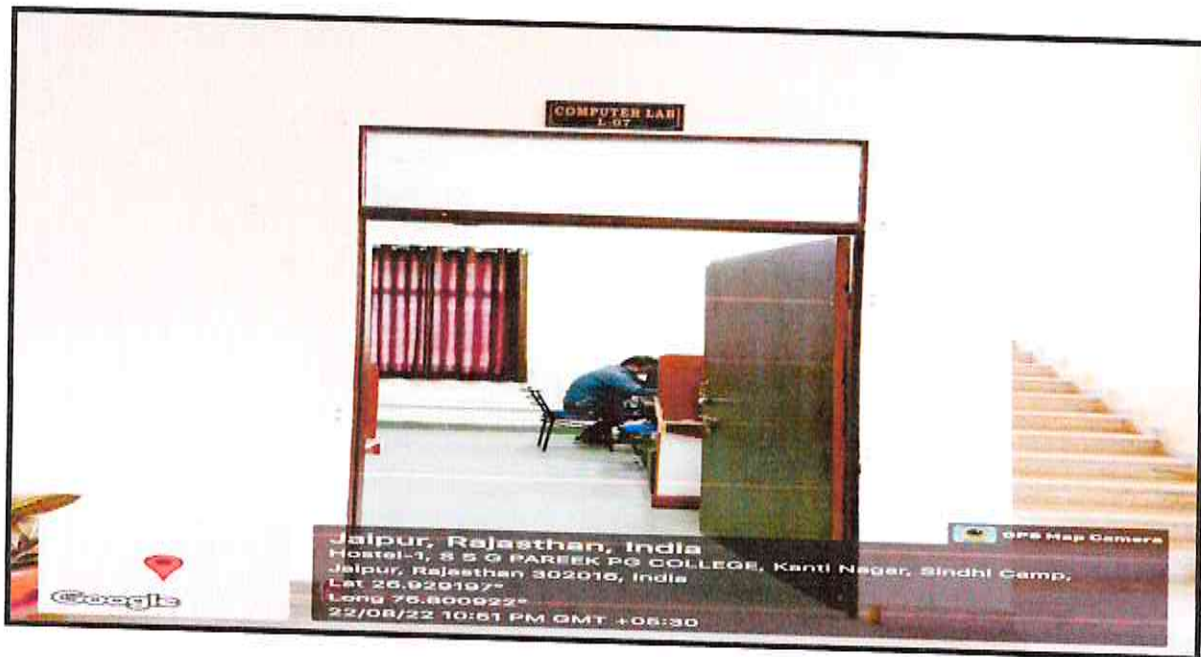

S.S.G. PAREEK P.G. COLLEGE

(Affiliated to the University of Rajasthan)

Estd.- 1906

UGC Approved "First Heritage College in Rajasthan"

OUTER PHOTOGRAPH OF COMPUTER LAB-VII