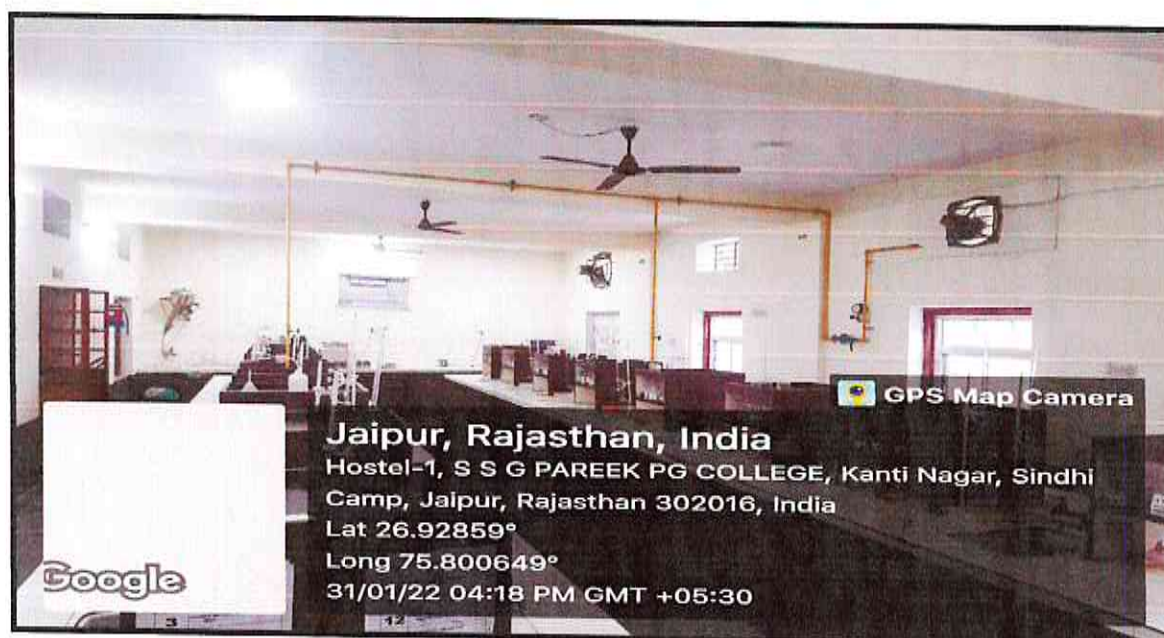

S.S.G. PAREEK P.G. COLLEGE

(Affiliated to the University of Rajasthan)

Estd.- 1906

UGC Approved "First Heritage College in Rajasthan"

OUTER PHOTOGRAPH OF CHEMISTRY LAB-I

INNER PHOTOGRAPH OF CHEMISTRY LAB-I