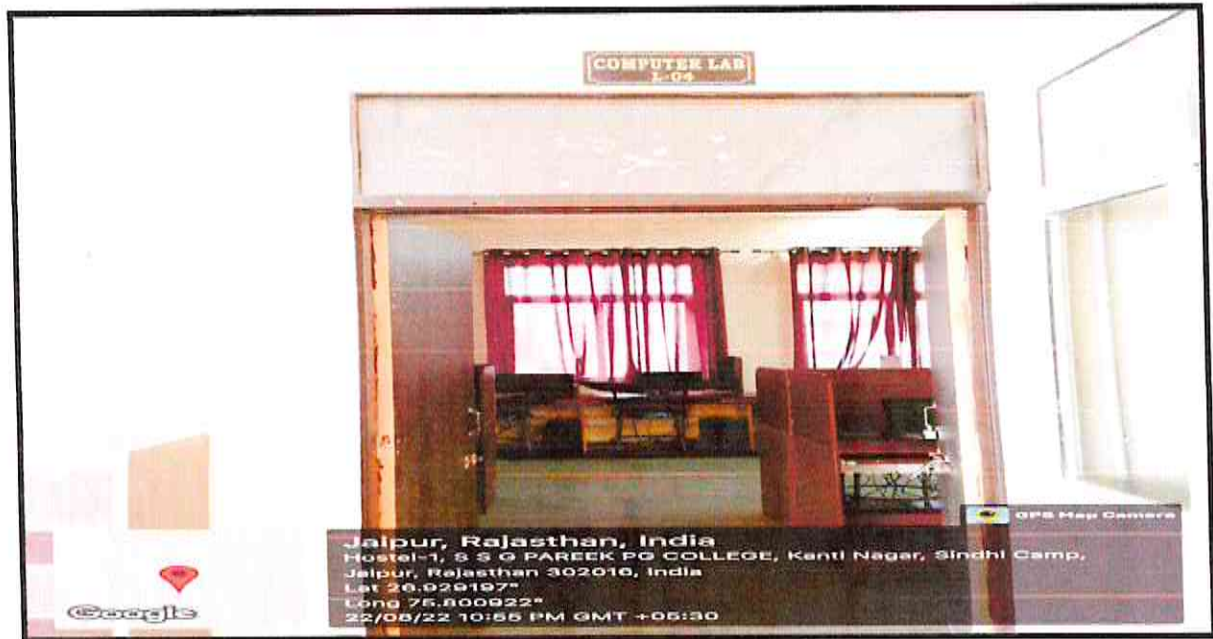

S.S.G. PAREEK P.G. COLLEGE

(Affiliated to the University of Rajasthan)

Estd.- 1906

UGC Approved "First Heritage College in Rajasthan"

OUTER PHOTOGRAPH OF COMPUTER LAB-IV