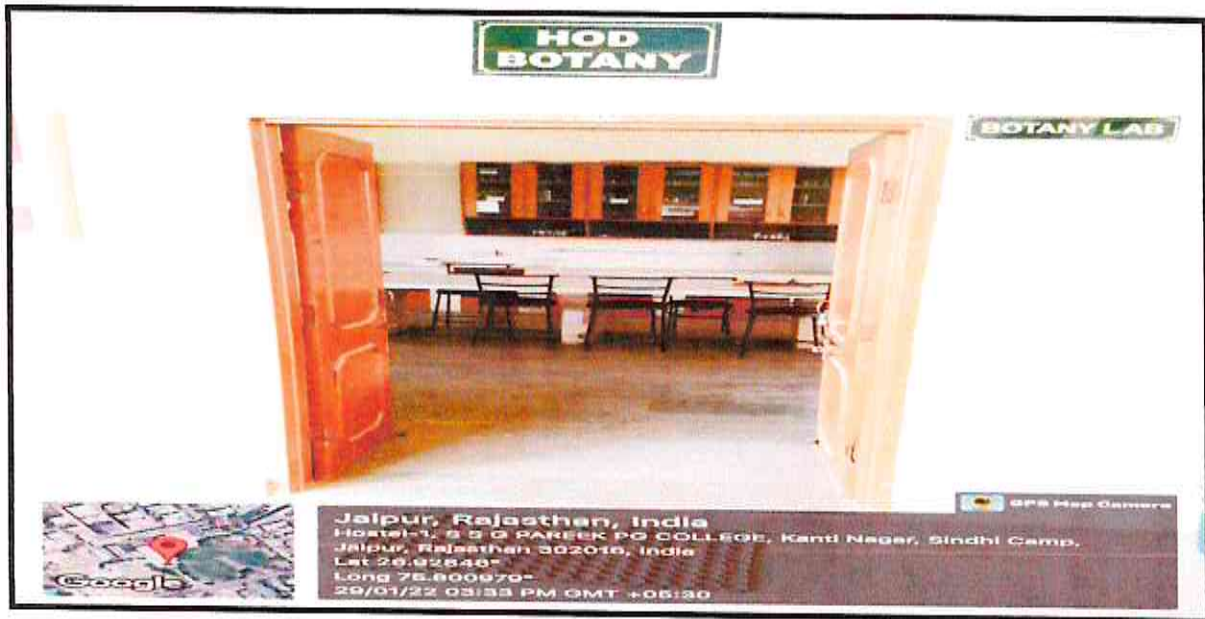

S.S.G. PAREEK P.G. COLLEGE

(Affiliated to the University of Rajasthan)

Estd.- 1906

UGC Approved "First Heritage College in Rajasthan"

OUTER PHOTOGRAPH OF BOTANY LAB- I