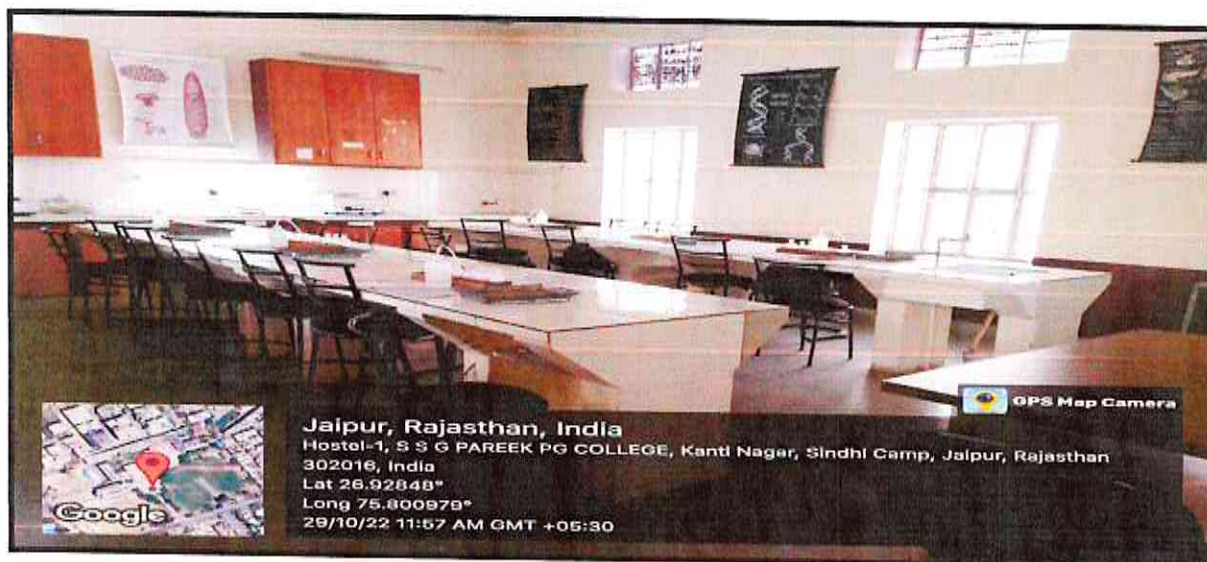

INNER PHOTOGRAPH OF ZOOLOGY LAB- II

📍 Kanti Chandra Road, Bani Park, Jaipur-302016 (Raj.)
☎ Tel. : 0141-2202167

🌐 Visit Us: www.ssgpareekpgcollege.com

PRINCIPAL
S.S.G. PAREEK PG COLLEGE
JAIPUR (RAJASTHAN)